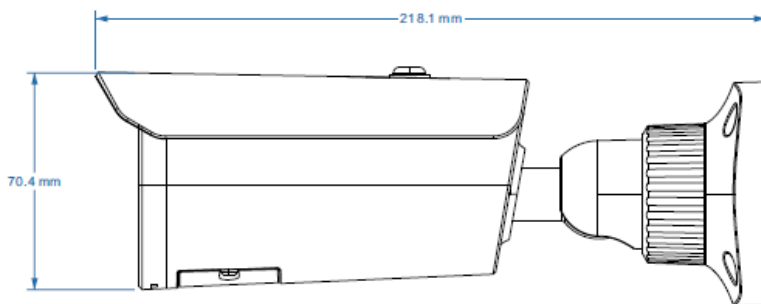

## Key Features:

- ✔ 2MP (1920 × 1080) @30fps.
- ✔ Support smart H.265+/H.264+ coding
- ✔ ICR auto switch, true day / night vision
- ✔ 30 ~ 50m IR night view distance
- ✔ Starlight
- ✔ Motorized zoom lens optional
- ✔ 3D DNR, true WDR, HLC, BLC, Defog, Smart IR and ROI coding
- ✔ Support corridor mode
- ✔ Support image distortion correction
- ✔ Built-in micro-SD card slot
- ✔ DC12V/PoE power supply
- ✔ IP67 ingress protection
- ✔ Support three streams
- ✔ P2P function optional
- ✔ Support mobile surveillance by smart phones & tablet PCs with iOS and Android OS
- ✔ Intelligent analytics

## Dimensions: