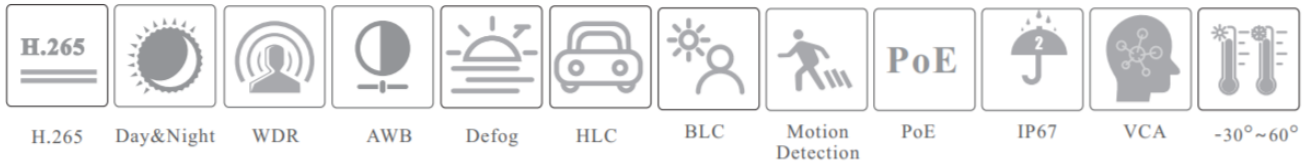

## Key Features:

- ✔ 2MP (1920 × 1080) @30fps.
- ✔ Support smart H.265+/H.264+ coding
- ✔ ICR auto switch, true day / night vision
- ✔ 30 ~ 50m IR night view distance
- ✔ Starlight
- ✔ Motorized zoom lens optional
- ✔ 3D DNR, true WDR, HLC, BLC, Defog, Smart IR and ROI coding
- ✔ Support corridor mode
- ✔ Support image distortion correction
- ✔ Built-in micro-SD card slot
- ✔ DC12V/PoE power supply
- ✔ IP67 ingress protection
- ✔ Support three streams
- ✔ P2P function optional
- ✔ Support mobile surveillance by smart phones & tablet PCs with iOS and Android OS
- ✔ Intelligent analytics

## Dimensions: