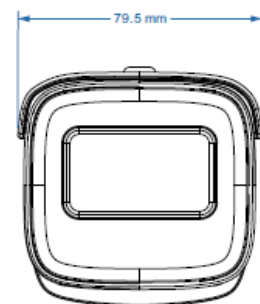

## Key Features:

- ✔ 2MP (1920 × 1080) @30fps.
- ✔ Support smart H.265+/H.264+ coding
- ✔ ICR auto switch, true day / night vision
- ✔ 30 ~ 50m IR night view distance
- ✔ Starlight
- ✔ Motorized zoom lens optional
- ✔ 3D DNR, true WDR, HLC, BLC, Defog, Smart IR and ROI coding
- ✔ Support corridor mode
- ✔ Support image distortion correction
- ✔ Built-in micro-SD card slot
- ✔ DC12V/PoE power supply
- ✔ IP67 ingress protection
- ✔ Support three streams
- ✔ P2P function optional
- ✔ Support mobile surveillance by smart phones & tablet PCs with iOS and Android OS
- ✔ Intelligent analytics

## Dimensions: