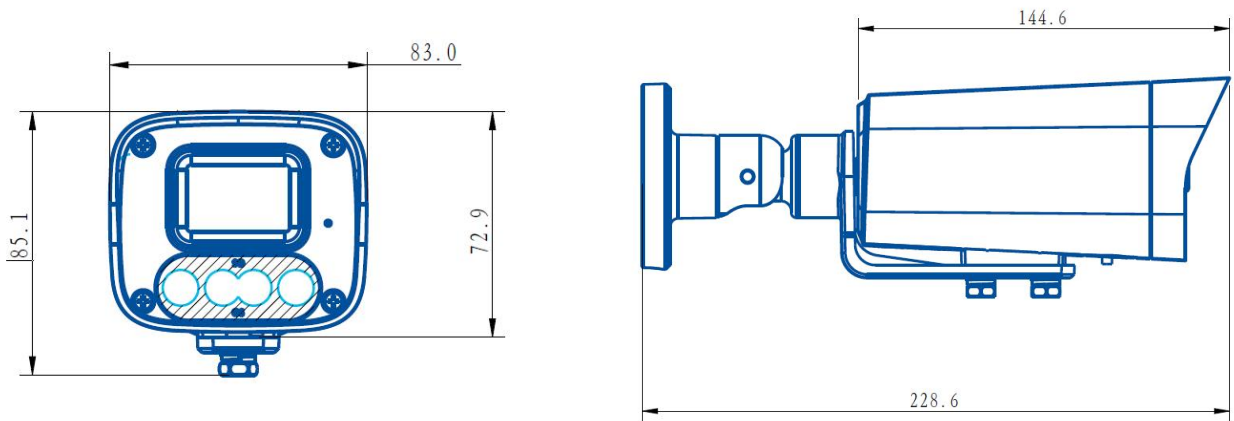

Surge protection	4kV
IP rating	IP67
Equipment Anti Corrosion	Class C
Weight	Net weight 495g;Gross weight 632g
Dimensions	Device dimensions 228.6*83*84.1mm;Package dimensions 252*121*113mm
Language	Simplified Chinese, English, French, Spanish, Portuguese (Europe), Portuguese (Brazil), Thai, and Turkish

Dimensions

Recommended Accessories

ACC3213
Junction box for
bullet camera

ACC3231
Beam mount